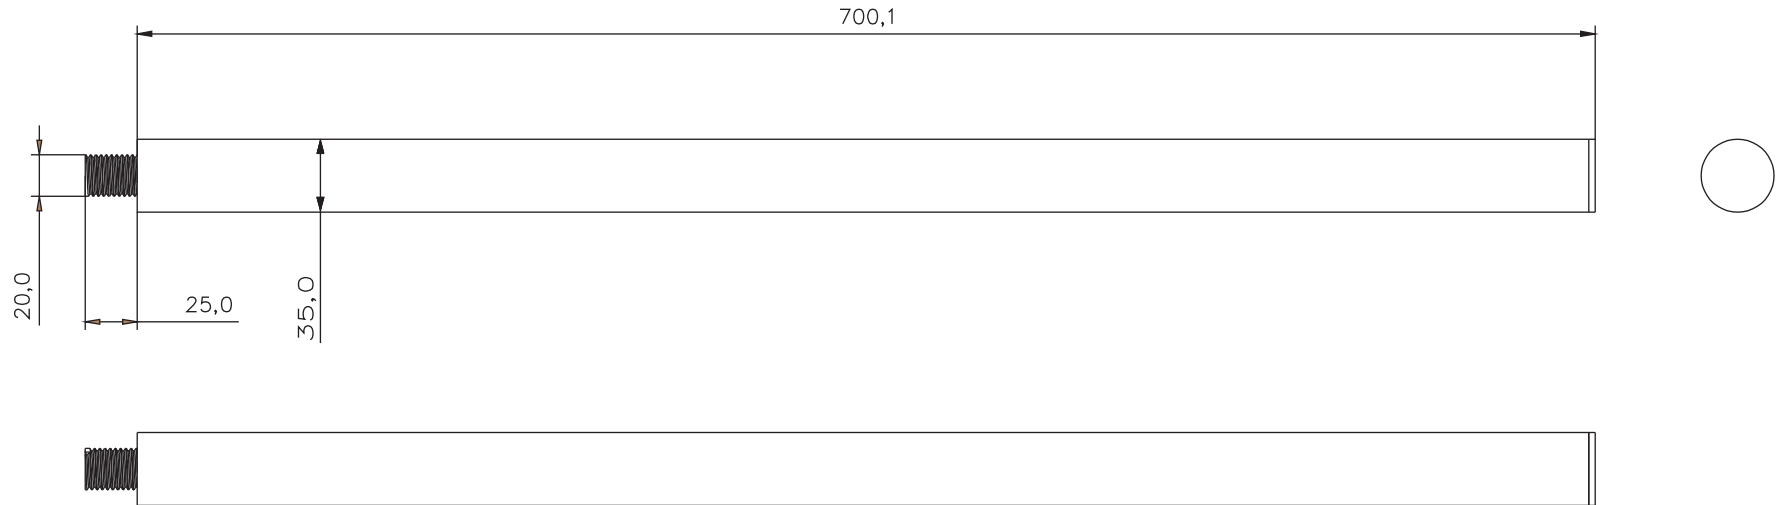

TECHNICAL DRAWING | ACS-001 | AUDIBAX PRO | 10326033

	ACS-001		Product description Speakers Speaker Pole	
	MM [INCH]	Scale (+) mm	Outer dimensions (W x H x D) 35 x 700 x 35	Weight 0,7 kg