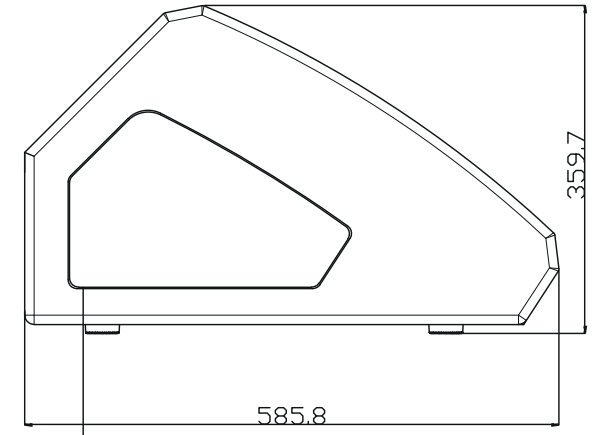

TECHNICAL DRAWING | ADM15-001 | AUDIBAX PRO | 10319880

zipper

	ADM15-001		Product description Speaker Cover		
	MM [INCH]	Scale 1 : 4	Outer dimensions (W x H x D) 542 x 585 x 359 mm	Weight 0,9 kg	10319880 - Black