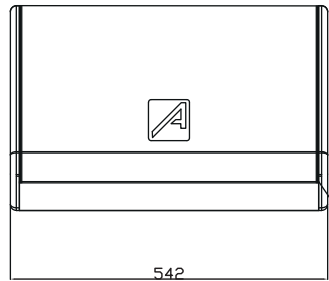

TECHNICAL DRAWING | ADM15-001 | AUDIBAX PRO | 10319880

zipper

	ADM15-001		Product description Speaker Cover		
	MM [INCH]	Scale 1 : 4	Outer dimensions (W x H x D) 542 x 585 x 359 mm	Weight 0,9 kg	10319880 - Black