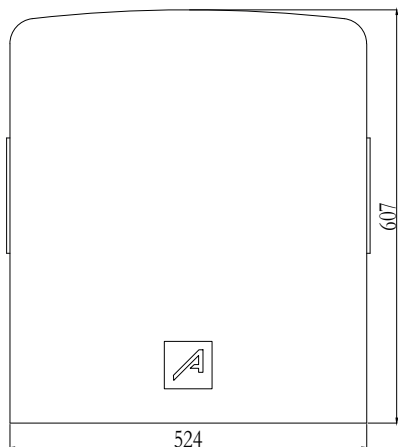

TECHNICAL DRAWING | ADS18-001 | AUDIBAX | 10319878

	ADS18-001		Product description Speaker Cover		
	MM [INCH]	Scale 1 : 4	Outer dimensions (W x H x D) 524 x 629 x 607 mm	Weight 1,1 kg	10319878 - Black