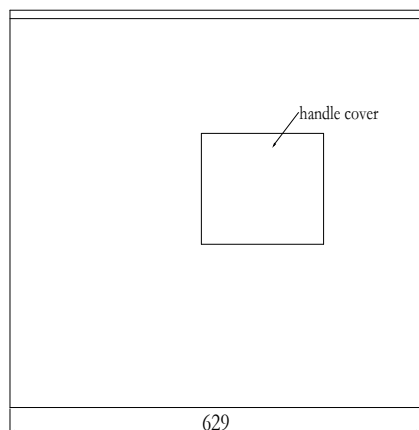

TECHNICAL DRAWING | ADS18-001 | AUDIBAX | 10319878

	ADS18-001		Product description Speaker Cover		
	MM [INCH]	Scale 1 : 4	Outer dimensions (W x H x D) 524 x 629 x 607 mm	Weight 1,1 kg	10319878 - Black