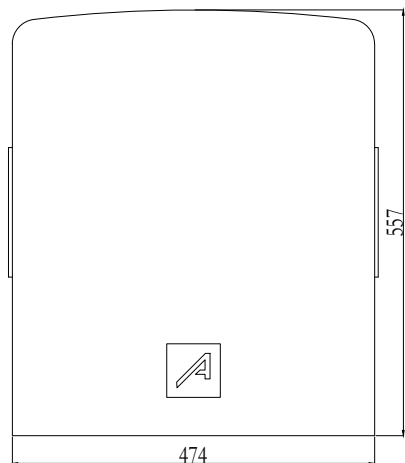

# TECHNICAL DRAWING | DSP15S | AUDIBAX PRO | 10319877

	<h2>DSP15S</h2>		<b>Product description</b> Speaker Cover Active 15" - 2 Ways - 2000W - 8 ohm		
	<b>MM [INCH]</b>	<b>Scale</b> 1 : 4	<b>Outer dimensions (W x H x D)</b> 474 x 559 x 557 mm	<b>Weight</b> 0,9 kg	10319877 - Black