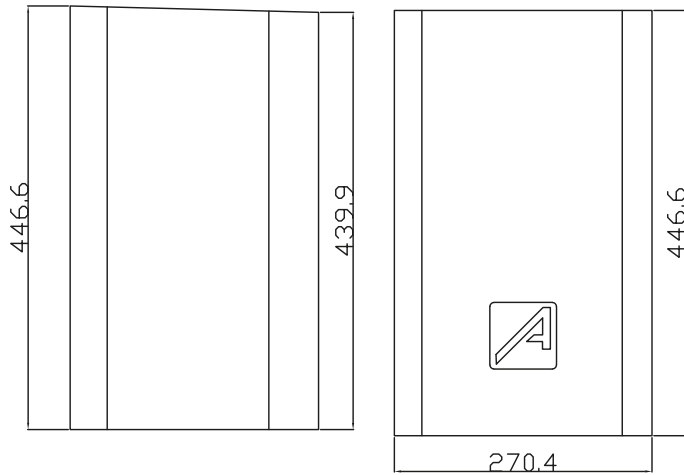

TECHNICAL DRAWING | AD8-001 | AUDIBAX | 10319872

	AD8-001		Product description Speaker Cover		
	MM [INCH]	Scale 1 : 4	Outer dimensions (W x H x D) 446 x 439 x 446 mm	Weight 0,3 kg	10319872 - Black