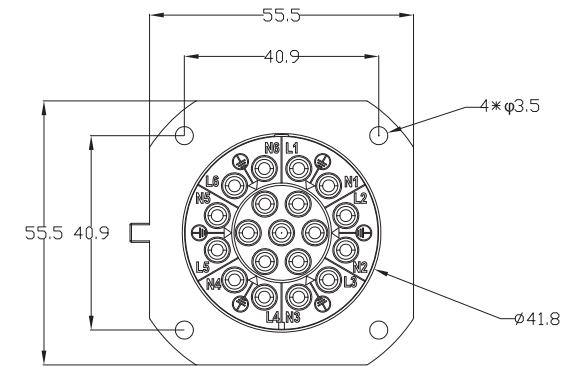

TECHNICAL DRAWING | SCP-F-19P | AUDIBAX | 10316046

Socapex Female