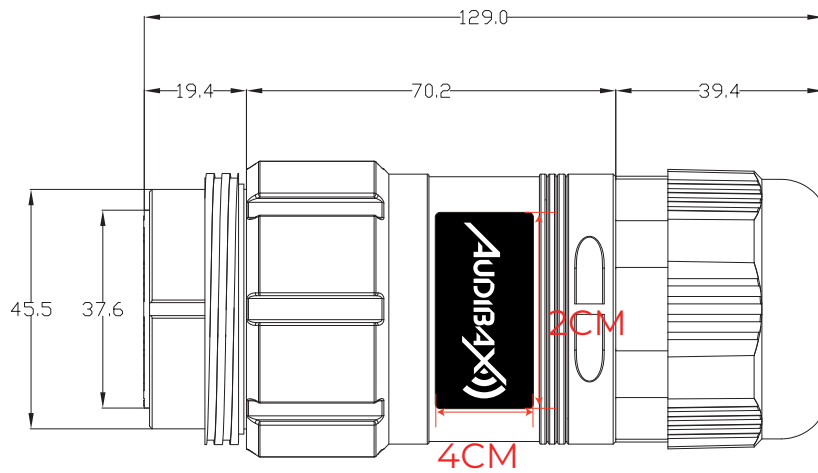

TECHNICAL DRAWING | SCP-F-19P | AUDIBAX | 10316046

Socapex Female