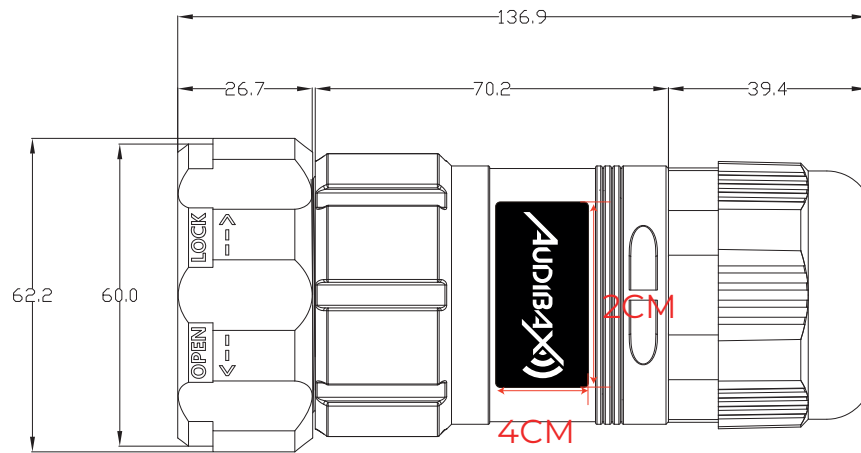

TECHNICAL DRAWING | SCP-M-19P | AUDIBAX | 10316045

Socapex Male