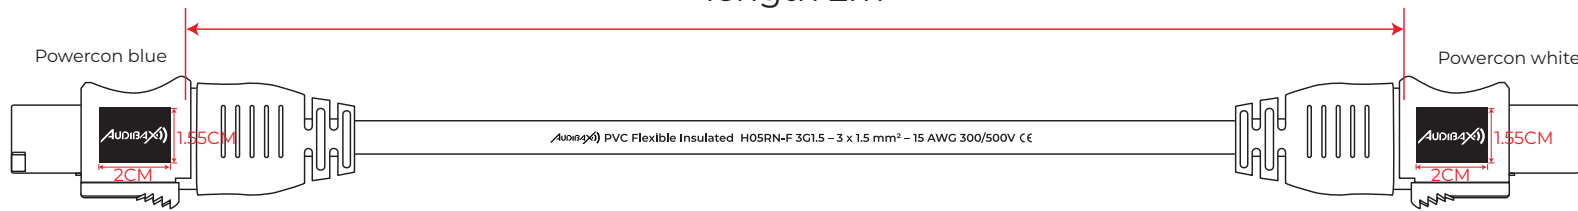

TECHNICAL DRAWING | PWC200-15 | AUDIBAX | 10316030

Powercon blue

Powercon white