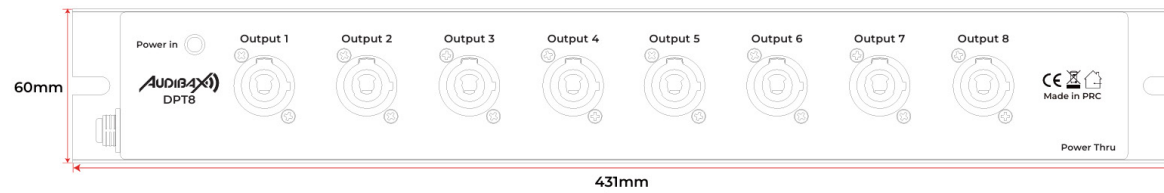

TECHNICAL DRAWING | DPT8 | AUDIBAX | 10316028

FRONT

TOP

BACK

Left side

Right side